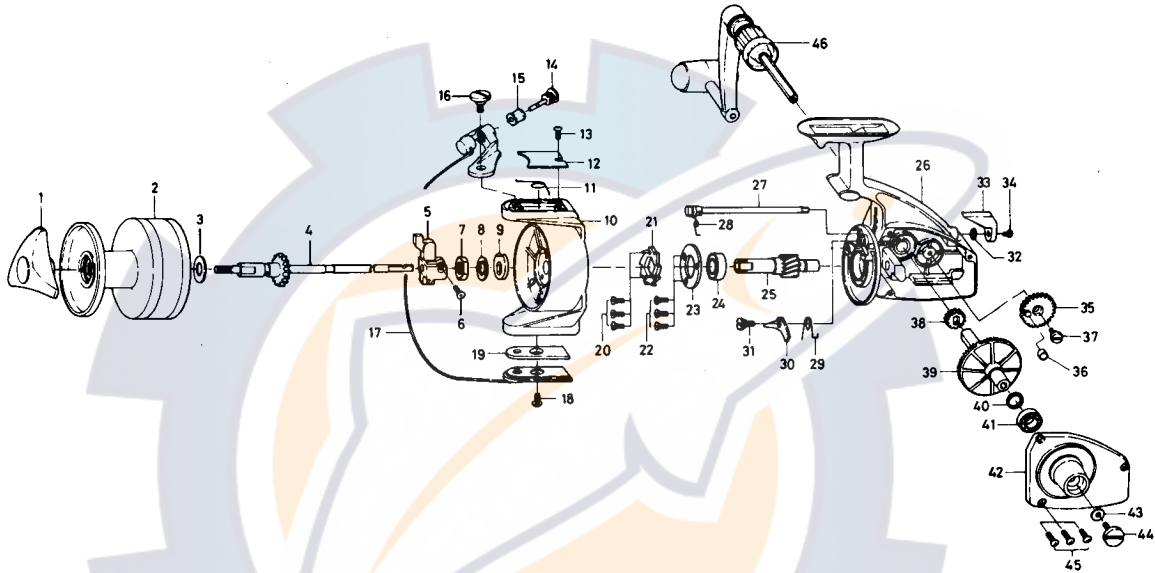

**SKIRTED SPOOL
SPINNING REEL 9000**

Key No.	Parts No.	Parts Name	Price	Key No.	Parts No.	Parts Name	Price
1	60031801	Drag knob	\$ 2.75	24	66331001	Ball bearing	\$4.00
2	67305705	Spool assembly	14.50	25	64011801	Pinion	3.60
3	63729601	Spool washer	0.50	26	60032424	Body	8.00
4	60031921	Main shaft	2.50	27	60032131	Anti-reverse cam	0.80
5	64805221	Oscillating slider	0.60	28	61423511	Anti-reverse cam spring	0.50
6	63519001	Oscillating slider screw	0.50	29	61420301	Anti-reverse claw spring	0.50
7	63408301	Rotor nut	0.60	30	61106011	Anti-reverse claw	0.50
8	61601711	Rotor washer	0.50	31	63616901	Anti-reverse claw screw	0.50
9	63729301	Rotor retaining washer	0.50	32	63729911	Anti-reverse lever washer	0.50
10	62008501	Rotor	5.50	33	65405801	Anti-reverse lever	0.50
11	61420201	Bail spring	0.50	34	63511801	Anti-reverse lever screw	0.50
12	66331311	Bail spring cover	0.50	35	60032501	Oscillating gear	1.00
13	63516101	Cover screw	0.50	36	65005501	Oscillating collar	0.50
14	67809101	Bail screw	0.60	37	63617301	Oscillating gear screw	0.50
15	62502111	Line roller	0.70	38	64011701	Oscillating pinion	0.60
16	63617011	Arm lever screw	0.60	39	64117211	Drive gear	4.00
17	60032001	Bail	3.00	40	63712820	Drive gear washer	0.50
18	63516101	Bail holder screw	0.50	41	66317611	Ball bearing	4.00
19	62102901	Balancer	0.50	42	60034214	Body cover	3.00
20	63518901	Ratchet screw	0.50	43	63723501	Handle washer	0.50
21	62802511	Ratchet	0.90	44	63612211	Handle screw	0.60
22	63518901	Ball bearing retaining screw	0.50	45	63518801	Body cover screw	0.50
23	66331101	Ball bearing retainer	0.50	46	67456812	Handle	8.00

ALWAYS SPECIFY MODEL NO., PART NAME & PARTS NO. WHEN ORDERING PARTS
PLEASE ENCLOSE CORRECT AMOUNT FOR PART'S PRICE WHEN ORDERING